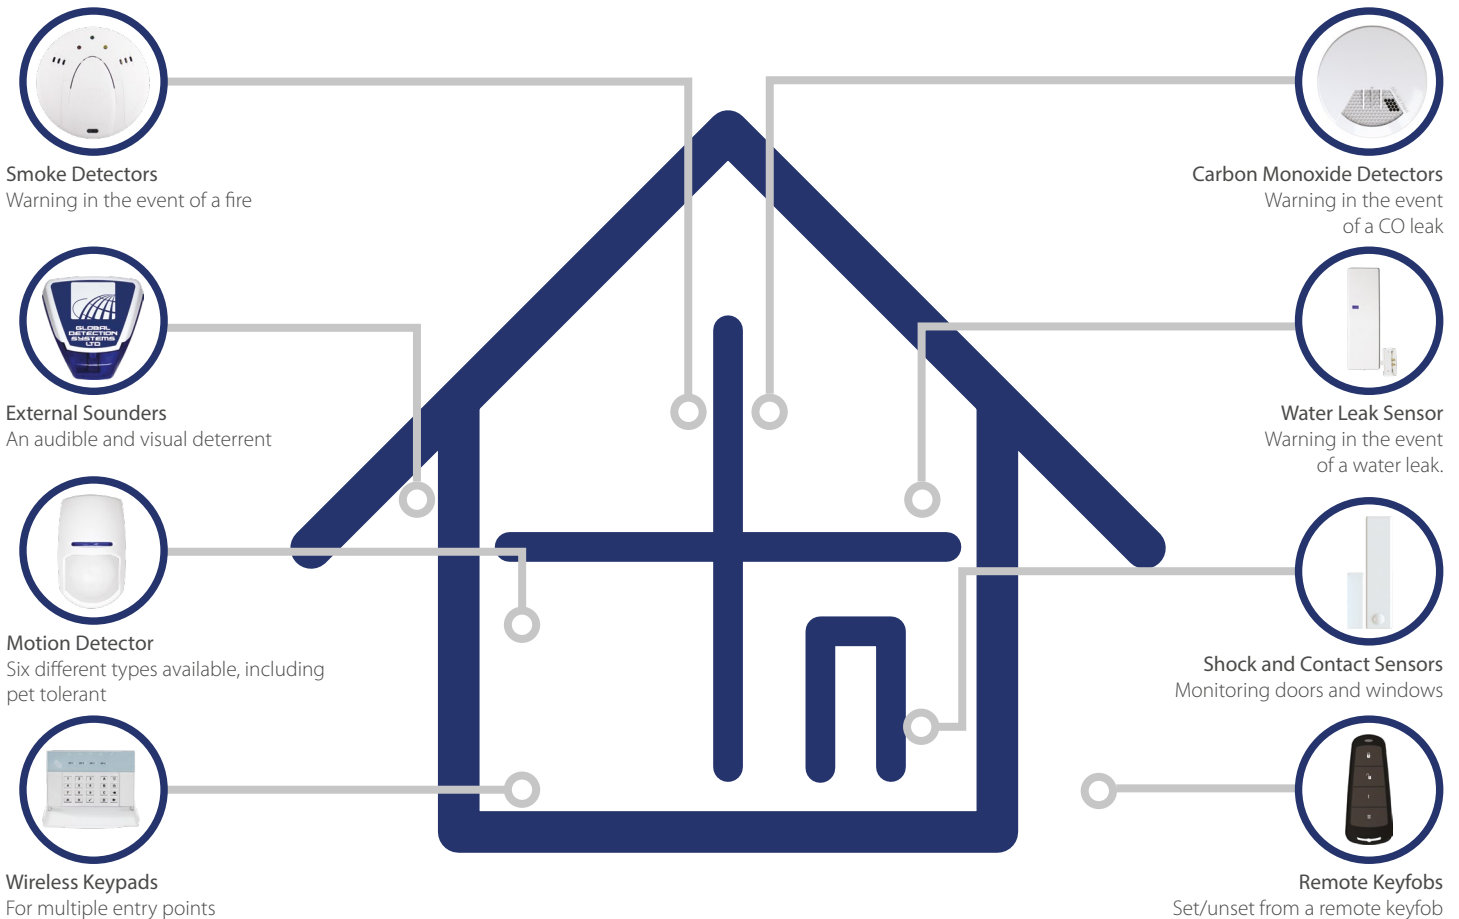

Wireless Peripherals Available for Your Home

Contact us today to find out more about
securing your home & your family

0845 308 1481

info@globaldetection.co.uk

www.globaldetection.co.uk